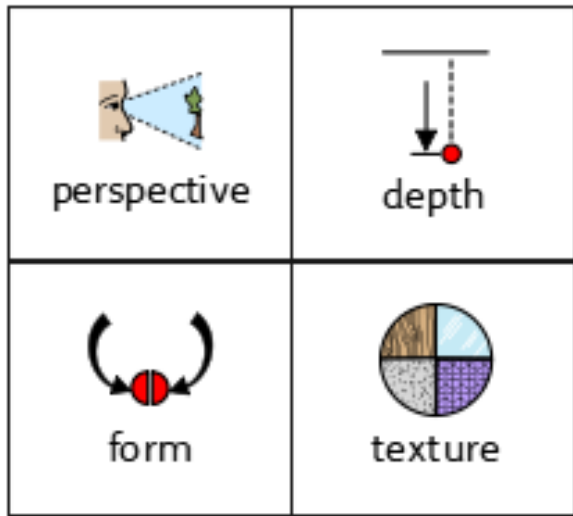

Texture Drawing

A.C. Cain

is a climber and artist who climbed and drew mountains focusing on using line to show texture.

Using perspective and dimensions

Cross Hatching

Stippling

Squiggling

Creating patterns

Using marks and lines to create texture

Using shading to create form