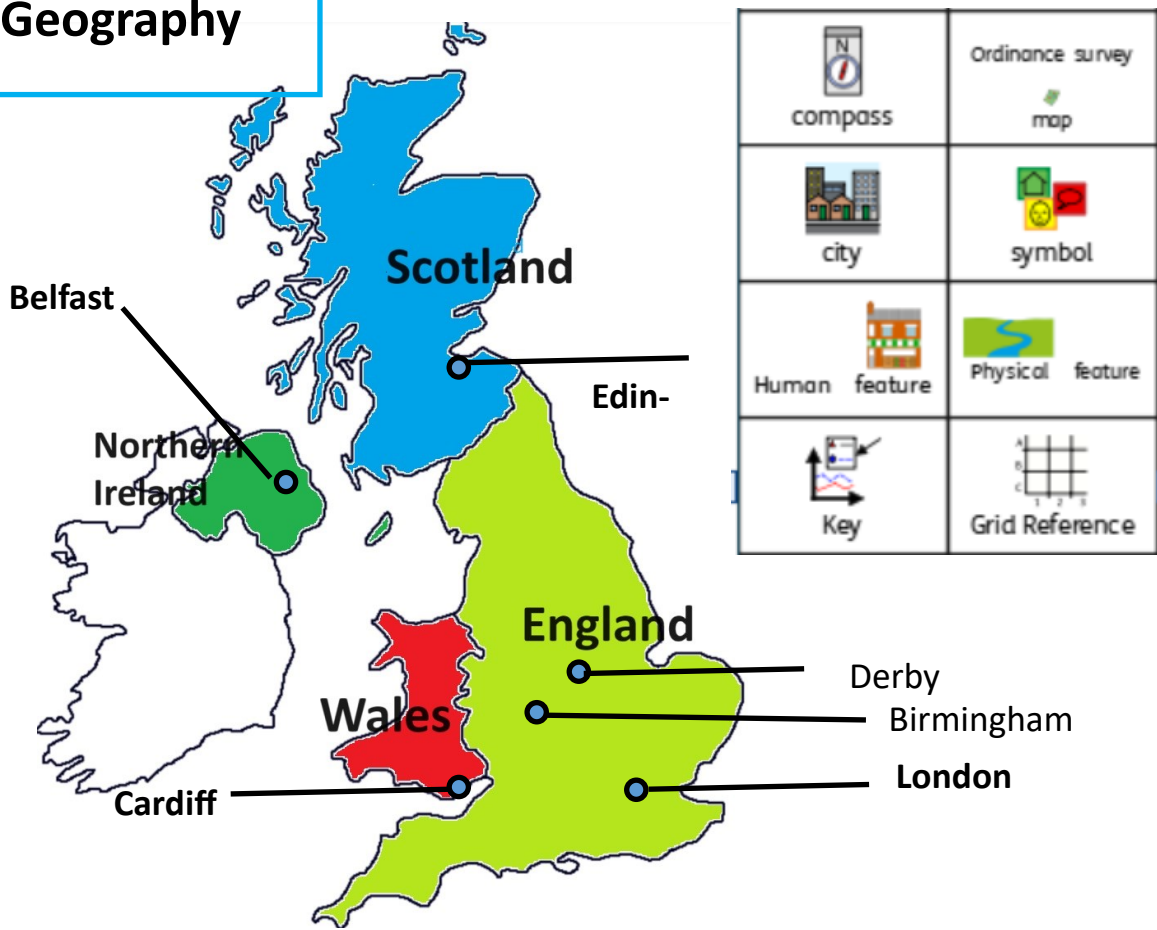

What is it like to live in Derby now and in the past?

Geography

compass	Ordnance survey map
city	symbol
Human feature	Physical feature
Key	Grid Reference

1837—1901—Victorian era

1840 Arboretum Park first opened.

2024 us now

	Footpath
	Secondary road
	Vegetation
	Garden or Arboretum
	School

History

Joseph Strutt donates land for Arboretum Park for the workers

Queen Victoria reigned from 1837 -1901.

Arboretum Park opens 1840 and is used then and now.

100 Century	local history
Timeline	historian
historical source	archive

Science

How a shadow is formed

Light Reflecting off a surface

source of light	observe
shadow	opaque
translucent	transparent
reflect	

Art

Lady Pink—Graffiti Artist

Cross Hatching

Blending

Texture	Tone
---------	------